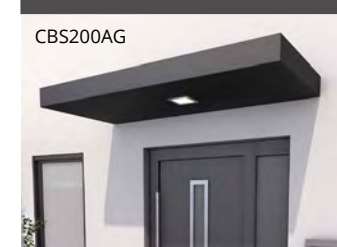

CANOPIES - NEXT DAY DELIVERY - ALUMINIUM RECT. CANOPY PLUS LED LIGHT

CBS200AG	160x90cm	CBS160AG	✓	1,195.00
	200x90cm	CBS200AG	✓	1,295.00

Available in the two most popular sizes (160 cm and 200 cm) suitable for nearly all types of front door. The ideal combination of function and design.

Standard fixings are included, along with detailed instructions for an easy installation.

Download Installation guidance at rainclear.info/bs_can_vid or scan the QR code:

You can also order these made to order with an integral water spout on the left or right hand side.

✓ = NEXT DAY DELIVERY – order up to noon Mon – Fri for next working day delivery