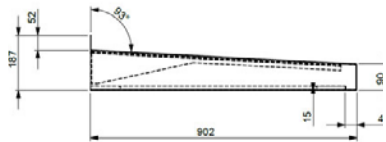

	160x90cm	CBSTL160SPAG	1,695.00
	200x90cm	CBSTL200SPAG	1,795.00
	250x90cm	CBSTL250SPAG	1,895.00

MADE TO ORDER - TIMBER LINE CANOPY + LEFT-HAND 220CM TIMBERLINE SIDE PANEL

	200x90cm	CBS200TLSPAG_LH	1,795.00
--	----------	-----------------	----------

Description	Size	Code	£
-------------	------	------	---

CANOPIES - ALUMINIUM - MADE TO ORDER - 90MM FRONT HEIGHT

1000w x 902d x 187mm*	ALKENSINGTON1M	600.00
1500w x 902d x 187mm*	ALKENSINGTON15M	750.00
2000w x 902d x 187mm*	ALKENSINGTON2M	950.00
2500w x 902d x 187mm*	ALKENSINGTON25M	1,150.00

Canopy Hood Dims

(*rear height including the upstand)

CANOPIES - ALUMINIUM - MADE TO ORDER - 120MM FRONT HEIGHT

1000w x 902d x 217mm*	ALRICHMOND1M	800.00
1500w x 902d x 217mm*	ALRICHMOND15M	950.00
2000w x 902d x 217mm*	ALRICHMOND2M	1,150.00
2500w x 902d x 217mm*	ALRICHMOND25M	1,250.00