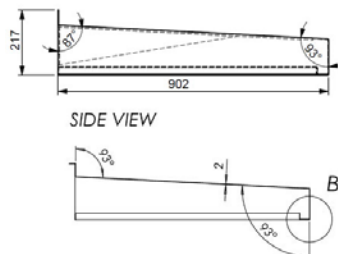

Description	Size	Code	£
-------------	------	------	---

CANOPIES - ALUMINIUM - MADE TO ORDER - 90MM FRONT HEIGHT

1000w x 902d x 187mm*	ALKENSINGTON1M	600.00
1500w x 902d x 187mm*	ALKENSINGTON15M	750.00
2000w x 902d x 187mm*	ALKENSINGTON2M	950.00
2500w x 902d x 187mm*	ALKENSINGTON25M	1,150.00

Canopy Hood Dims

(*rear height including the upstand)

CANOPIES - ALUMINIUM - MADE TO ORDER - 120MM FRONT HEIGHT

1000w x 902d x 217mm*	ALRICHMOND1M	800.00
1500w x 902d x 217mm*	ALRICHMOND15M	950.00
2000w x 902d x 217mm*	ALRICHMOND2M	1,150.00
2500w x 902d x 217mm*	ALRICHMOND25M	1,250.00

Canopy Hood Dims

(*rear height including the upstand)